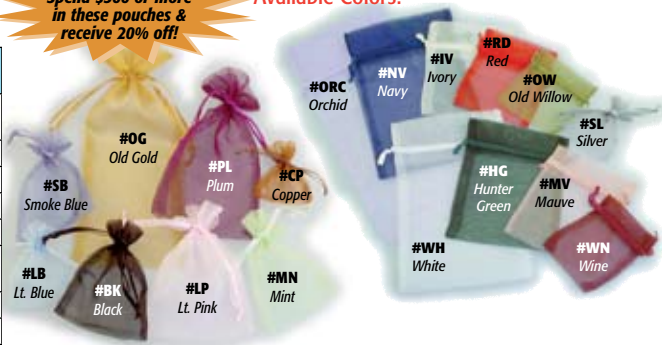

### Organza Drawstring Pouches

These beautiful sheer drawstring pouches make everything EXTRA-ordinary!  
Easy, Fast, & GORGEOUS! Packed in 10 per size and color.

Order example: If you would like a pack (of 10) 3" x 4" pouches in red, your order code would be **OP-1-RD**

Spend \$300 or more in these pouches & receive 20% off!

Organza Drawstring Pouches	1 Package (10 pouches)
<b>OPT-#</b> (2" x 2 1/2") White-#WH, Lt. Blue-#LB, Lt. Pink-#LP only	\$2.50
<b>OP1-#</b> (3" x 4")	\$3.00
<b>OP2-#</b> (4 1/2" x 5 1/2")	\$4.00
<b>OP3-#</b> (5 1/8" x 6 1/2")	\$5.00
<b>OP4-#</b> (5 3/4" x 9 1/4")	\$6.50
<b>OP5-#</b> (5 1/2" x 14") Wine Bottle Size	\$9.00
<b>OP7-#</b> (10" x 12")	\$10.00
<b>OP8-#</b> (12" x 14")	\$14.00