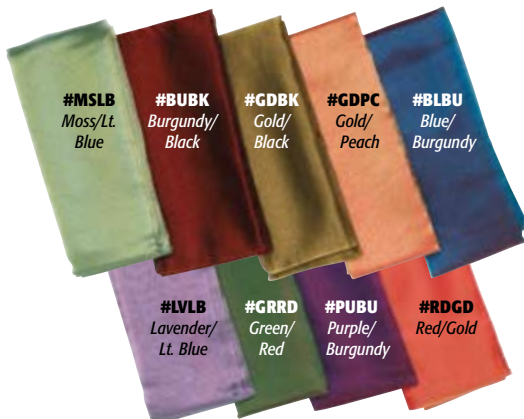

**Carrot Pouch**

<b>Carrot Pouch</b>	<b>10 pc. pkg.</b>
<b>CRTP-#</b> (4 3/8" x 8")	\$6.00

**Beaded Pouches**

Also available in Pink: **#PK**

<b>Beaded Pouches</b>	<b>**T (3)</b>	<b>**D (12)</b>
<b>BDP-#-**</b> (5" x 7 1/2 x 1 1/2")	\$6.00	\$20.00

**#MSLB** Moss/Lt. Blue  
**#BUBK** Burgundy/Black  
**#GDBK** Gold/Black  
**#GDPC** Gold/Peach  
**#BLBU** Blue/Burgundy

**#LVLB** Lavender/Lt. Blue  
**#GRRD** Green/Red  
**#PUBU** Purple/Burgundy  
**#RDGD** Red/Gold

**#SLCC** Silver/Charcoal

**#CPGD** Copper/Gold

**#BZGD** Bronze/Gold

**#SFLB** Seafoam/Lt. Blue

**#PCGD** Peach/Gold

**#FSLV** Fuschia/Lavender

**#LBIR** Lt. Blue/Iridescent

**#PKLV** Pink/Lavender

## Organza Bolts

Organza bolts are available in all colors listed below. Makes a beautiful drape for tables, wraps for chairs, giant bows, a Christmas tree skirt, the possibilities are endless.

<b>#AQ</b> Aqua	<b>#TP</b> Taupe
<b>#EM</b> Emerald	<b>#SHP</b> Shocking Pink
<b>#IV</b> Ivory	<b>#LP</b> Light Pink
<b>#MN</b> Mint	<b>#OG</b> Old Gold
<b>#ORG</b> Orange	<b>#PC</b> Peach
<b>#PL</b> Plum	<b>#RD</b> Red
<b>#RY</b> Royal	<b>#HG</b> Hunter Green
<b>#SL</b> Silver	<b>#WH</b> White
<b>#BK</b> Black	<b>#WN</b> Wine
<b>#FS</b> Fuschia	<b>#IS</b> Iris
<b>#JD</b> Jade	<b>#LY</b> Light Yellow
<b>#NV</b> Navy	<b>#OW</b> Old Willow
<b>#LB</b> Light Blue	<b>#PK</b> Pink
<b>#PU</b> Purple	<b>#DR</b> Dusty Rose
<b>#ORC</b> Orchid	<b>#SB</b> Smoke Blue
<b>#CH</b> Chocolate	<b>#TQ</b> Turquoise